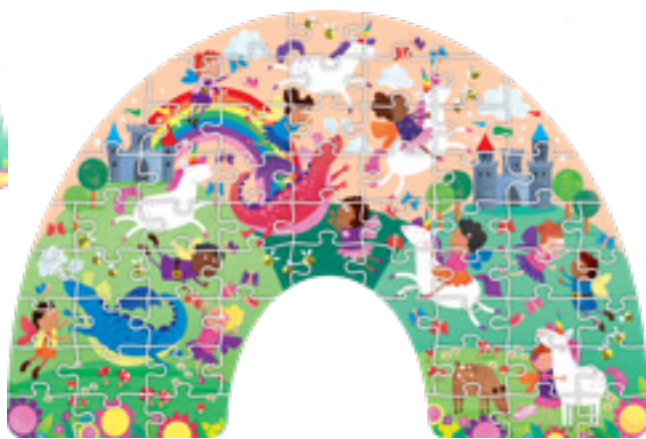

ED-16211

Size 30 x 63cm

Ages 3+

\$48.90

45
PIECES

New!

WHALE SHAPED FLOOR PUZZLE

Dive into an ocean of wonder with the Whale Shaped Floor Puzzle – a bubbly 60-piece adventure for little dreamers! Featuring big pieces perfect for little hands, each puzzle piece fits seamlessly to reveal an amazing underwater scene filled with friendly marine life!

60
PIECES

EC-EVLFPU Size 60 x 40cm Ages 3+ \$19.90

New!

DINOSAUR SHAPED FLOOR PUZZLE

Embark on a dino discovery with the Dinosaur Shaped Floor Puzzle – a roar-some 60-piece adventure for little dreamers! Featuring big pieces perfect for little hands, each puzzle piece fits seamlessly to reveal a mighty prehistoric scene filled with loads of dinosaur pals!

60
PIECES

EC-EVLFPD Size 60 x 40cm Ages 3+ \$19.90

New!

RAINBOW SHAPED FLOOR PUZZLE

Journey into fairyland with the Rainbow Shaped Floor Puzzle – a magical 60-piece adventure for little dreamers! Featuring big pieces perfect for little hands, each puzzle piece fits seamlessly to reveal a whimsical fantasy scene filled with fairies, dragons and unicorns

EC-EVLFPR Size 60 x 40cm Ages 3+ \$19.90

60
PIECES

HUMAN BODY MAGNETIC PUZZLE

This set includes a wooden standing base, a body outline with boy and girl body magnets, skeleton, circulatory system, muscular system, nervous system with organs, and six double-sided human body cards. The wooden base is highly durable, and the strong magnetic backing can withstand hours of play.