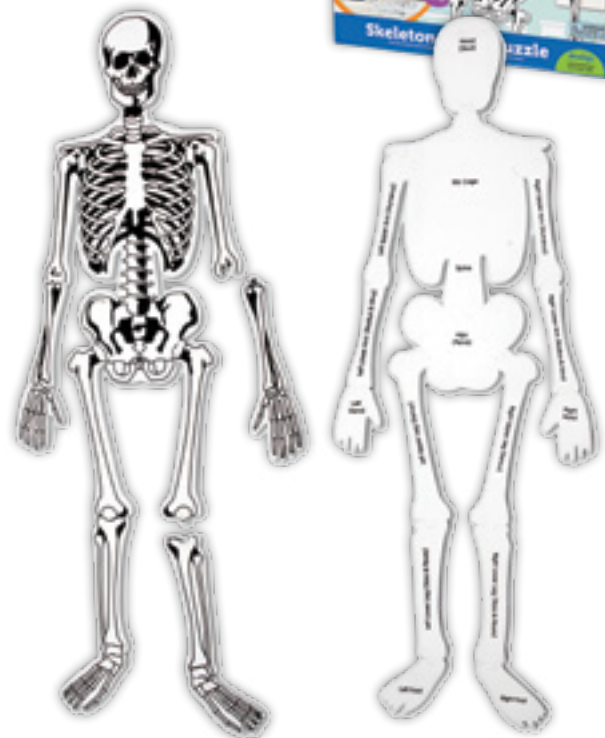

EC-EVLFPR Size 60 x 40cm Ages 3+ \$19.90

60
PIECES

HUMAN BODY MAGNETIC PUZZLE

This set includes a wooden standing base, a body outline with boy and girl body magnets, skeleton, circulatory system, muscular system, nervous system with organs, and six double-sided human body cards. The wooden base is highly durable, and the strong magnetic backing can withstand hours of play.

SW-E1652 Body size 27cm (h) Ages 4+ \$44.90

68
PIECES

HUMAN BODY PUZZLE

Young learners will love learning all about the human body with this large floor puzzle. Beautifully illustrated, the 60-piece puzzle will help children understand their body and identify different parts. The puzzle comes with 10 wooden bones, organs and muscles to place on top of the puzzle, and a fun facts poster.

SW-E1635 Size 1m x 50cm Ages 4+ \$39.90

60
PIECES

DINOSAURS FLOOR PUZZLE

The puzzle, which depicts the dinos in spectacular vivid colours is more than just a puzzle - turn off the lights and see the dinosaurs' skeletons glow-in-the-dark! Also included are 10 fact cards filled with facts about 10 different dinosaurs. Which dinosaur had the longest teeth, and which prehistoric beast had the most powerful bite?

SW-E1632 Size 1.5m x 30cm
Ages 6+ \$39.90

200
PIECES

T-REX JUMBO DINOSAUR FLOOR PUZZLE

It's a puzzle and a science lesson all in one! Help your little learners develop an early love of science with this gigantic 13-piece puzzle. The big, soft foam pieces are perfect for small hands and safe for home or classroom floors. The big, bright T-Rex is on one side, with his skeleton on the other side, so kids can keep finding new ways to play... and learn.