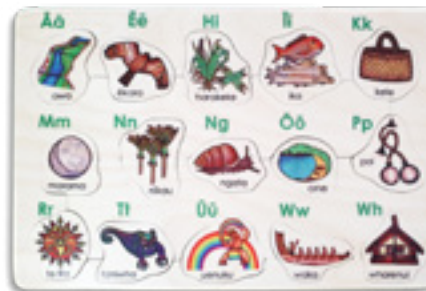

COUNTING TO TEN BILINGUAL

KM-G4 Size 40x 30cm \$62.90

10
PIECES

TIKI

EA-PZTK Size 15.5 x 22cm \$39.90

11
PIECES

TE ARAPU MĀORI ALPHABET

KM-LM03 Size 30 x 20cm \$52.90