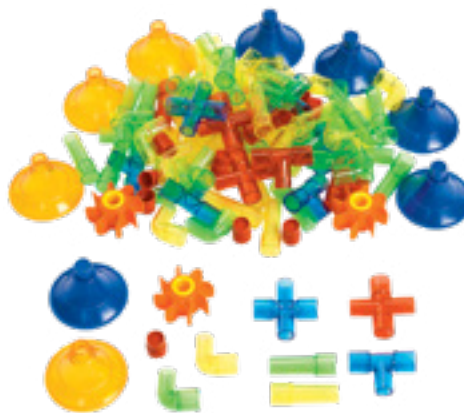

WATER FLOW AND PLAY BUILDING SET

Pour water into translucent tubes and watch as it flows and spins water wheels. Create simple or elaborate structures with enough pieces for multiple children to build together. Set includes 80 pipe tubes, 10 stoppers, 6 stands, 4 funnels, 3 water wheels and 2 pitchers.

CL-H20PIPES
Ages 3+

Largest piece 7.6 x 5.1cm
$169.90

105
PIECES