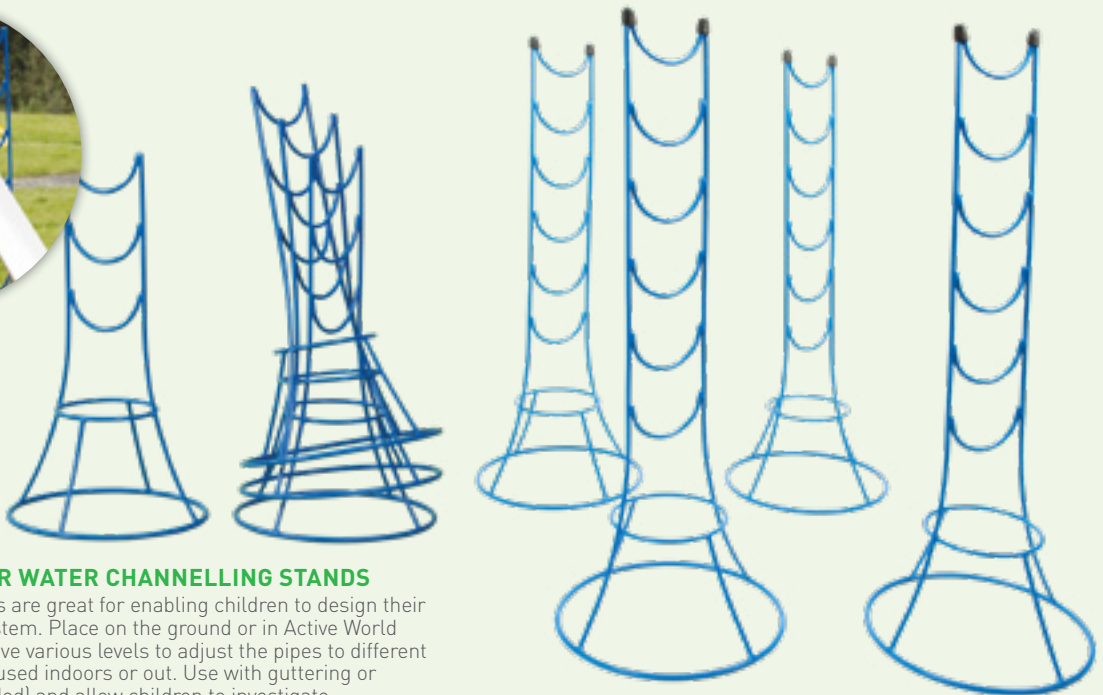

CL-H20PIPES
Ages 3+

Largest piece 7.6 x 5.1cm
\$169.90

105
PIECES

BAMBOO CHANNELS

Large Natural Bamboo pieces for sand and water play, construction, outdoor play and more.

ED-86350 Size up to 80cm (l) \$104.90

18
PIECES

SMALL OUTDOOR WATER CHANNELLING STANDS

Robust metal stands are great for enabling children to design their own channelling system. Place on the ground or in Active World trays. The stands have various levels to adjust the pipes to different heights and can be used indoors or out. Use with guttering or channels (not included) and allow children to investigate and explore water channelling possibilities independently. [Product has 2 rungs, photo shows 3 rungs which is not correct].