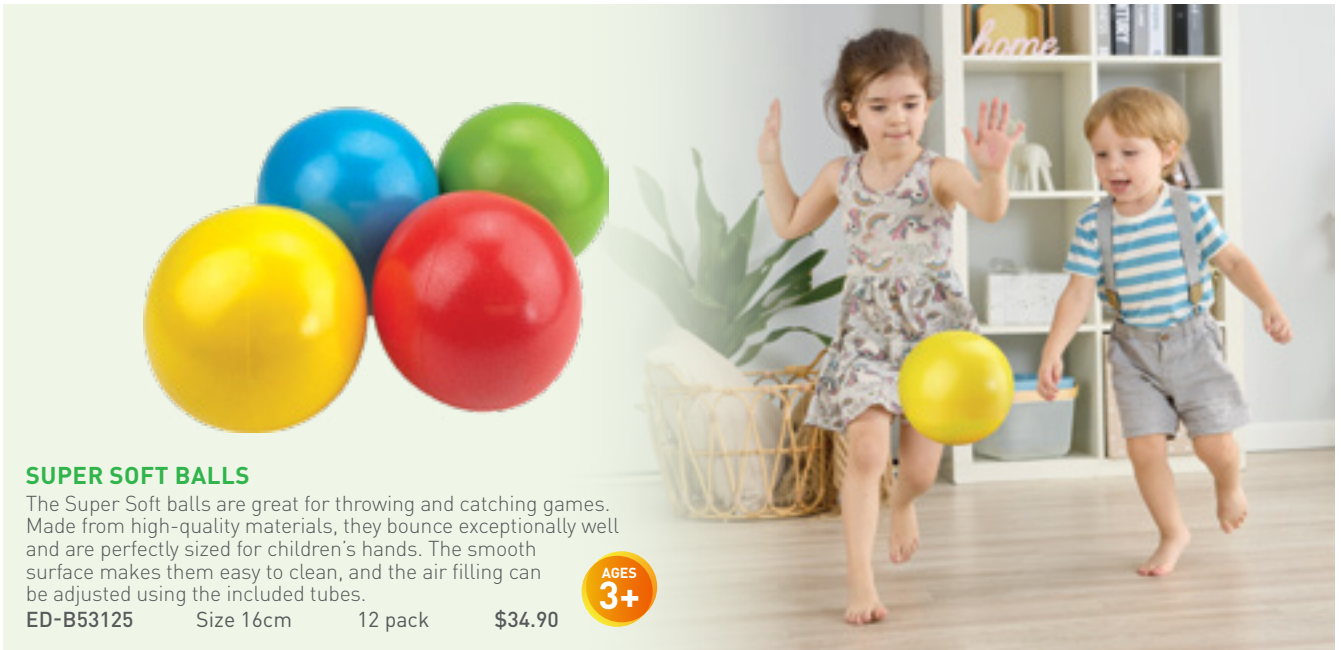

ED-62080

Size 91cm (h)

Ages 4+

\$144.90

BASKETBALL STAND

Free standing tubular steel basketball hoop with a nylon rope net. Designed for young children to help improve hand eye co-ordination and provide a challenge and reachable goal. Weather proofed so can be used inside and out. Simple self assembly required.

CM-75530

Stand 86cm (h), Hoop 40cm (diameter)

\$209.90

RUBBER PLAYGROUND BALLS

The perfect indoor classroom or outdoor playground ball! High-quality, textured rubber skin is easy to grip and the durable rubber bladder retains shape. Can withstand tossing, rolling, kicking and more!

CL-COLORPG Size 21.5cm 6 pack \$99.90

AGES
2+

SUPER SOFT BALLS

The Super Soft balls are great for throwing and catching games. Made from high-quality materials, they bounce exceptionally well and are perfectly sized for children's hands. The smooth surface makes them easy to clean, and the air filling can be adjusted using the included tubes.