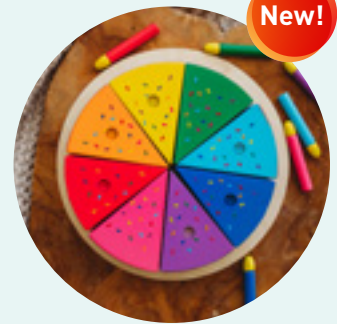

LET'S CELEBRATE BIRTHDAY CAKE

It's party time! Great not only for pretend play, it's the perfect cake for group settings where allergies might come into play. Featuring 8 brightly coloured wooden slices, the children can decorate the cake with removable candles for a pretend tea party, a birthday celebration, or simply an afternoon treat! [Base plate 20.5cm, Cake diameter 18cm, Candle height 6.3cm.](#)

FF-489

15 pieces

$49.90