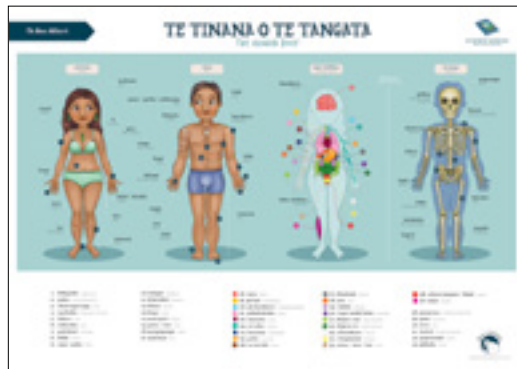

TE TINANA O TE TANGATA - THE HUMAN BODY
TI-353056 Size A2 $19.90