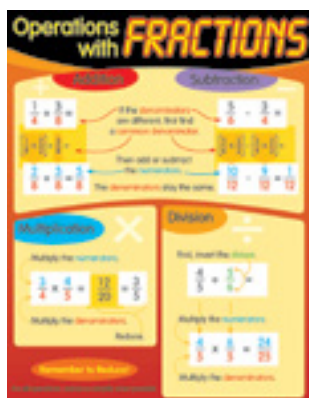

OPERATIONS WITH FRACTIONS
T-38124 $7.90