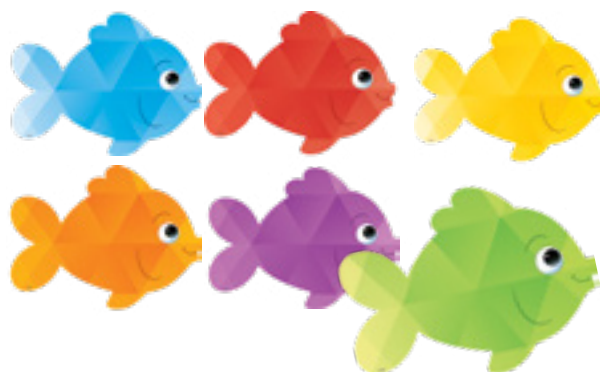

### UPCYCLE PENCILS

CTP-6592

9 colours

Size 15cm

\$13.90

108  
PACK