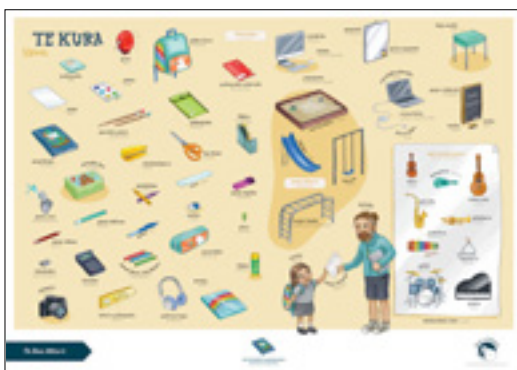

TE KURA - SCHOOL
TI-353070 Size A2 $19.90