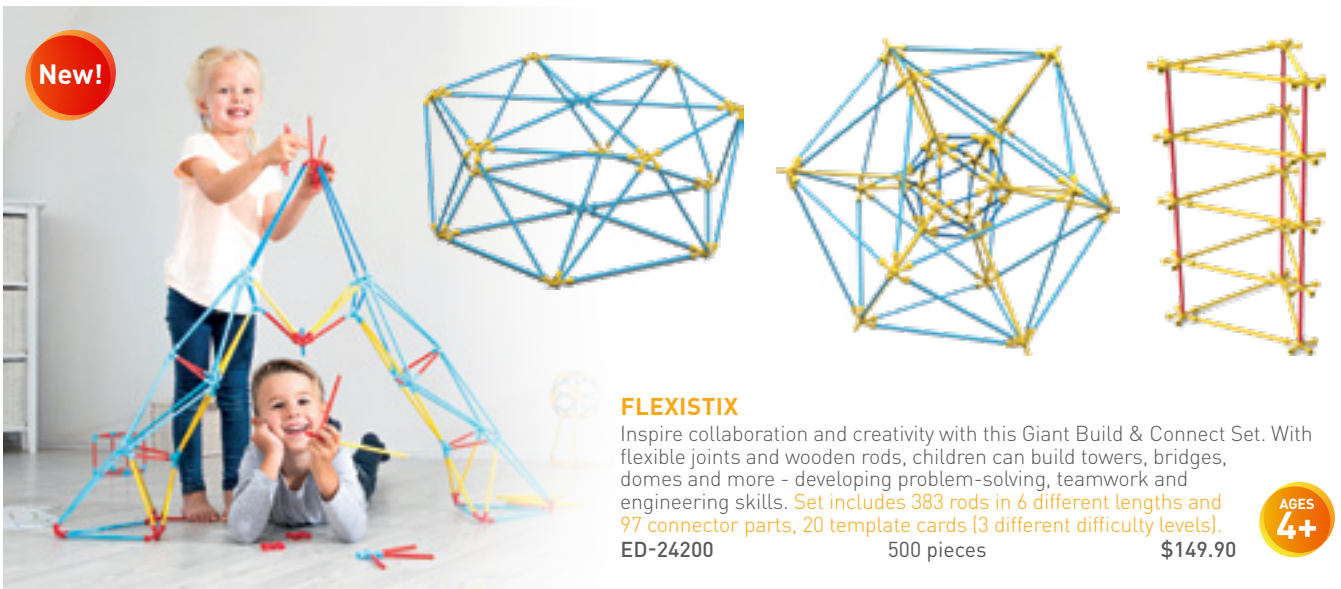

FLEXISTIX

Inspire collaboration and creativity with this Giant Build & Connect Set. With flexible joints and wooden rods, children can build towers, bridges, domes and more - developing problem-solving, teamwork and engineering skills. Set includes 383 rods in 6 different lengths and 97 connector parts, 20 template cards (3 different difficulty levels).

ED-24200 500 pieces $149.90

AGES 4+