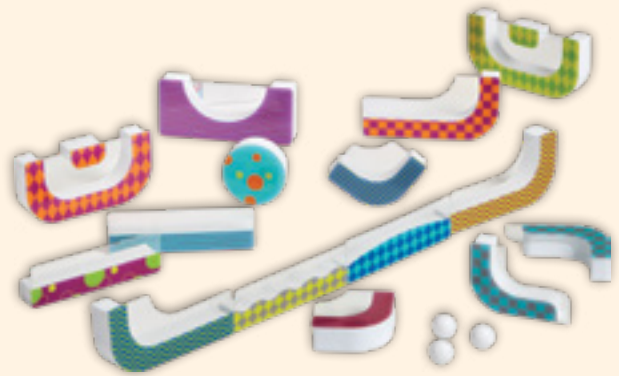

MARBLE RUNNERS

Send your marbles on a tumbling STEMventure!! Using the set's cling-back pieces, build tracks on walls and windows to solve STEM challenges! Includes 13 track pieces, 2 balls, and double-sided challenge cards.

LER-9307

$39.90

AGES
5+