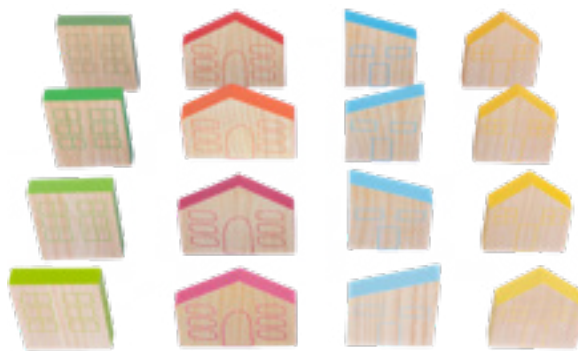

HOUSES OF COLOUR WOODEN BLOCKS

Simplistic in its minimalist design yet engaging in its variety of colours and shapes, these blocks are the perfect tool to foster open-ended imaginative play and role-playing. These houses can be placed side by side, to create rooms or stacked on top of each other.

FF-555   Size 14 x 12cm   16 pieces $106.90