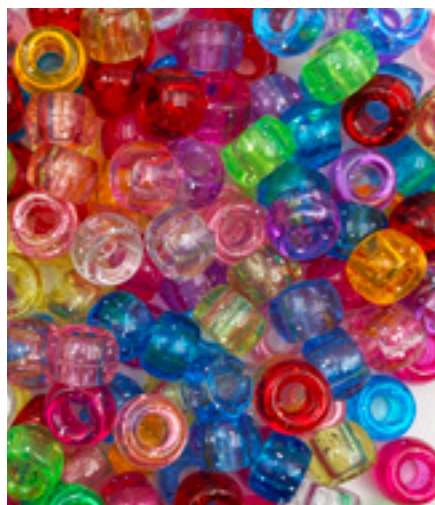

GLITTER PONY BEADS VALUE PACK

A resealable bag of glittery, transparent beads in assorted colours.

AI-1633

Size 6mm

$17.90

1800
PIECES