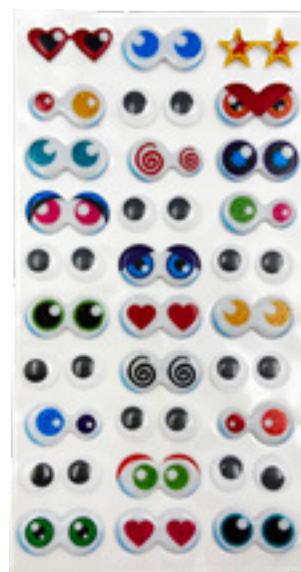

They are easy to use - simply glue the eyes onto your chosen surface.

AI-4402

Size 1cm

\$2.90

100  
PIECES

**SELF-ADHESIVE ASSORTED EYES**

Bring your crafts to life with these fun craft moving eyes!

AI-97049

Size 1-1.8cm

\$2.90

120  
PACK

**SELF-ADHESIVE WIGGLY EYES**

Easy to peel and stick, these self-adhesive wiggly eyes are a fun way to bring any project to life.

CL-EYE2EYE

Size 1cm diameter

\$19.90

1000  
PIECES

**JOGGLE EYES**

Pack of black and white plastic Joggle Eyes in assorted sizes in a screw top storage pod.

D-DERST2048

\$19.90

500  
PIECES

**LARGE MOVING EYES**

Use these large moving eyes to create animal figures, puppets, toys or any type of decoration.

AI-7059

Sizes 3.5, 3, 2.5, 1cm

\$3.90

100  
PIECES

**SELF-ADHESIVE ASSORTED EYES**

These self-adhesive eyes are a great and easy option without the mess of glue or tape.

AI-98426

Size 2.5cm