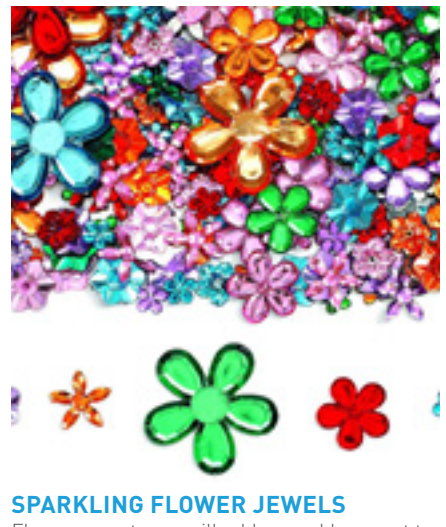

**ASSORTED SEQUIN MIX**

Make any creation bright and fun with these round sequins. Assorted colours.  
 EC-SASSMIX150      Size 150g      \$11.90

**HOLOGRAM SEQUIN SHAPES**

These brilliant sequins sparkle with their holographic finish. Assorted colours and shapes.  
 EC-HSASSSH150      Size 150g      \$11.90

**ASSORTED SEQUIN SHAPES**

Make any creation bright and fun with this mixture of glittery sequins.  
 EC-SASSSH150      Size 150g      \$11.90

**GLITTER STARS CONFETTI**

Add pizzazz to craft projects by adding glitter stars. Sprinkle over other art work too!  
 AI-6382      Size 100g      \$13.90

**MOSAIC RHINESTONES**

A pack of mosaic coloured rhinestones in different assorted colours and sizes.  
 AI-1229      Sizes 0.8,1 and 1.2cm      \$2.90

**SPARKLING FLOWER JEWELS**

Flower gemstones will add a sparkly accent to any craft! Flowers come in assorted colours and styles with flat backs for easy gluing.  
 CL-BLOSSOM      Size from 0.5 to 3.8cm      \$9.90