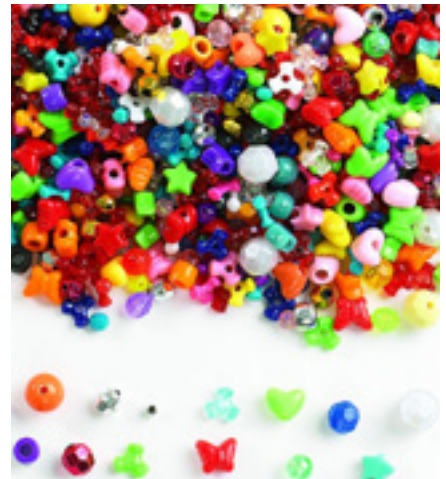

**AI-7168** Size 2.8cm \$3.40

30  
PACK

**SNAP ACCESSORY BEADS**

Kids will love using the 1,000 colourful pieces to create unique snap bead accessories. With a variety of ring pieces, bracelet pieces, and beads, they will be entertained for hours. This fun activity promotes creativity, is reusable, and requires no additional materials such as string or scissors.

Size 0.6 - 1.3cm

\$46.90

6000  
PIECES

**FUN SHAPES PONY BEADS**

Bright, colourful pony beads in a variety of fun shapes! Includes heart, star, butterfly and flower shapes.

CL-FUNPONY

\$28.90

1100  
PIECES

**BIG BRIGHT ANIMAL BEADS**

A wild stampede of lacing fun! Approximately 150 jumbo animals including a whale, dolphin, giraffe, lion, seal, rhino, elephant, and turtle.

CL-ANIBEAD 8 designs \$39.90

275  
PIECES

**MULTI-MIX BEADS**

A wonderful array of plastic beads in different colours, textures and sizes.

CL-BEAD Size 0.6 - 1.9cm \$17.90

2000  
PIECES

**GLITTER PONY BEADS VALUE PACK**

A resealable bag of glittery, transparent beads in assorted colours.