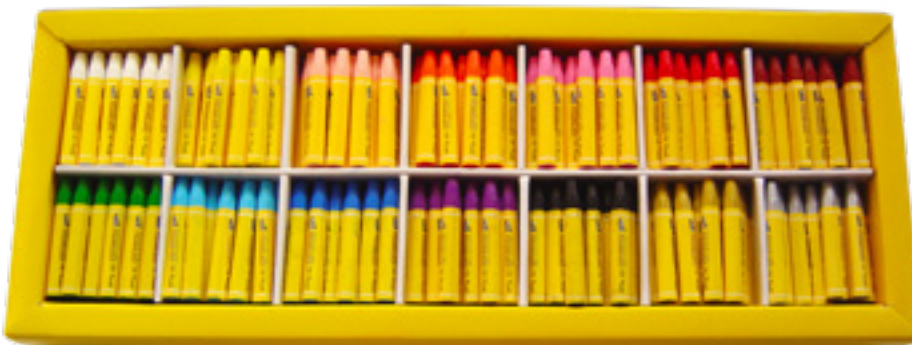

DREAMLAND COLOURED OIL PASTELS CLASS PACKS

These pastels can be scraped back to achieve a flat colour effect or be worked up in layers in artworks. The colours are vibrant and flow on with the lightest of touches.

D-PASDAPXL12	12 pack	$5.50
D-PASDAPXL24	24 pack	$9.90
D-PASDAPXL36	36 pack	$14.90
D-PASDAPXL48	48 pack	$19.90
D-PASDAPXL336	336 pack	$114.90