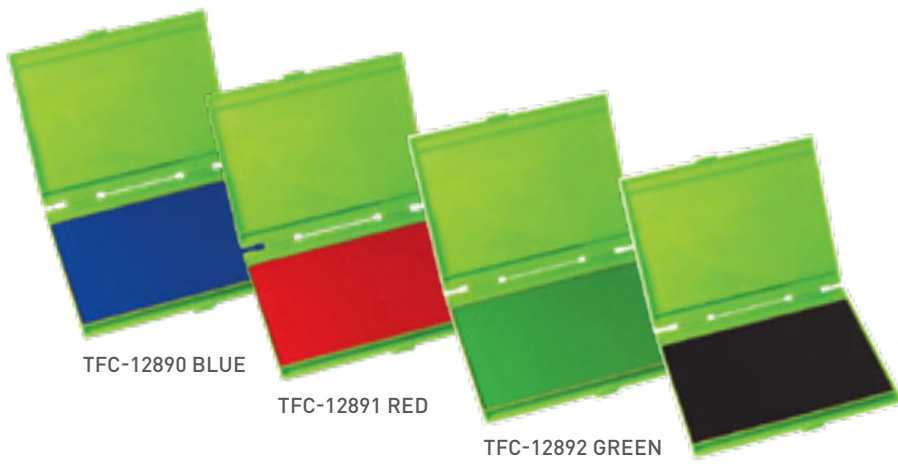

Blue D-ERGP488

Purple D-ERGP490

**JUMBO STAMP PADS**

Jumbo Washable Paint Pads are non-toxic. Suitable for paint stampers and also ideal as a finger paint pad. Size 16cm diameter.

TFC-12890 BLUE

TFC-12891 RED